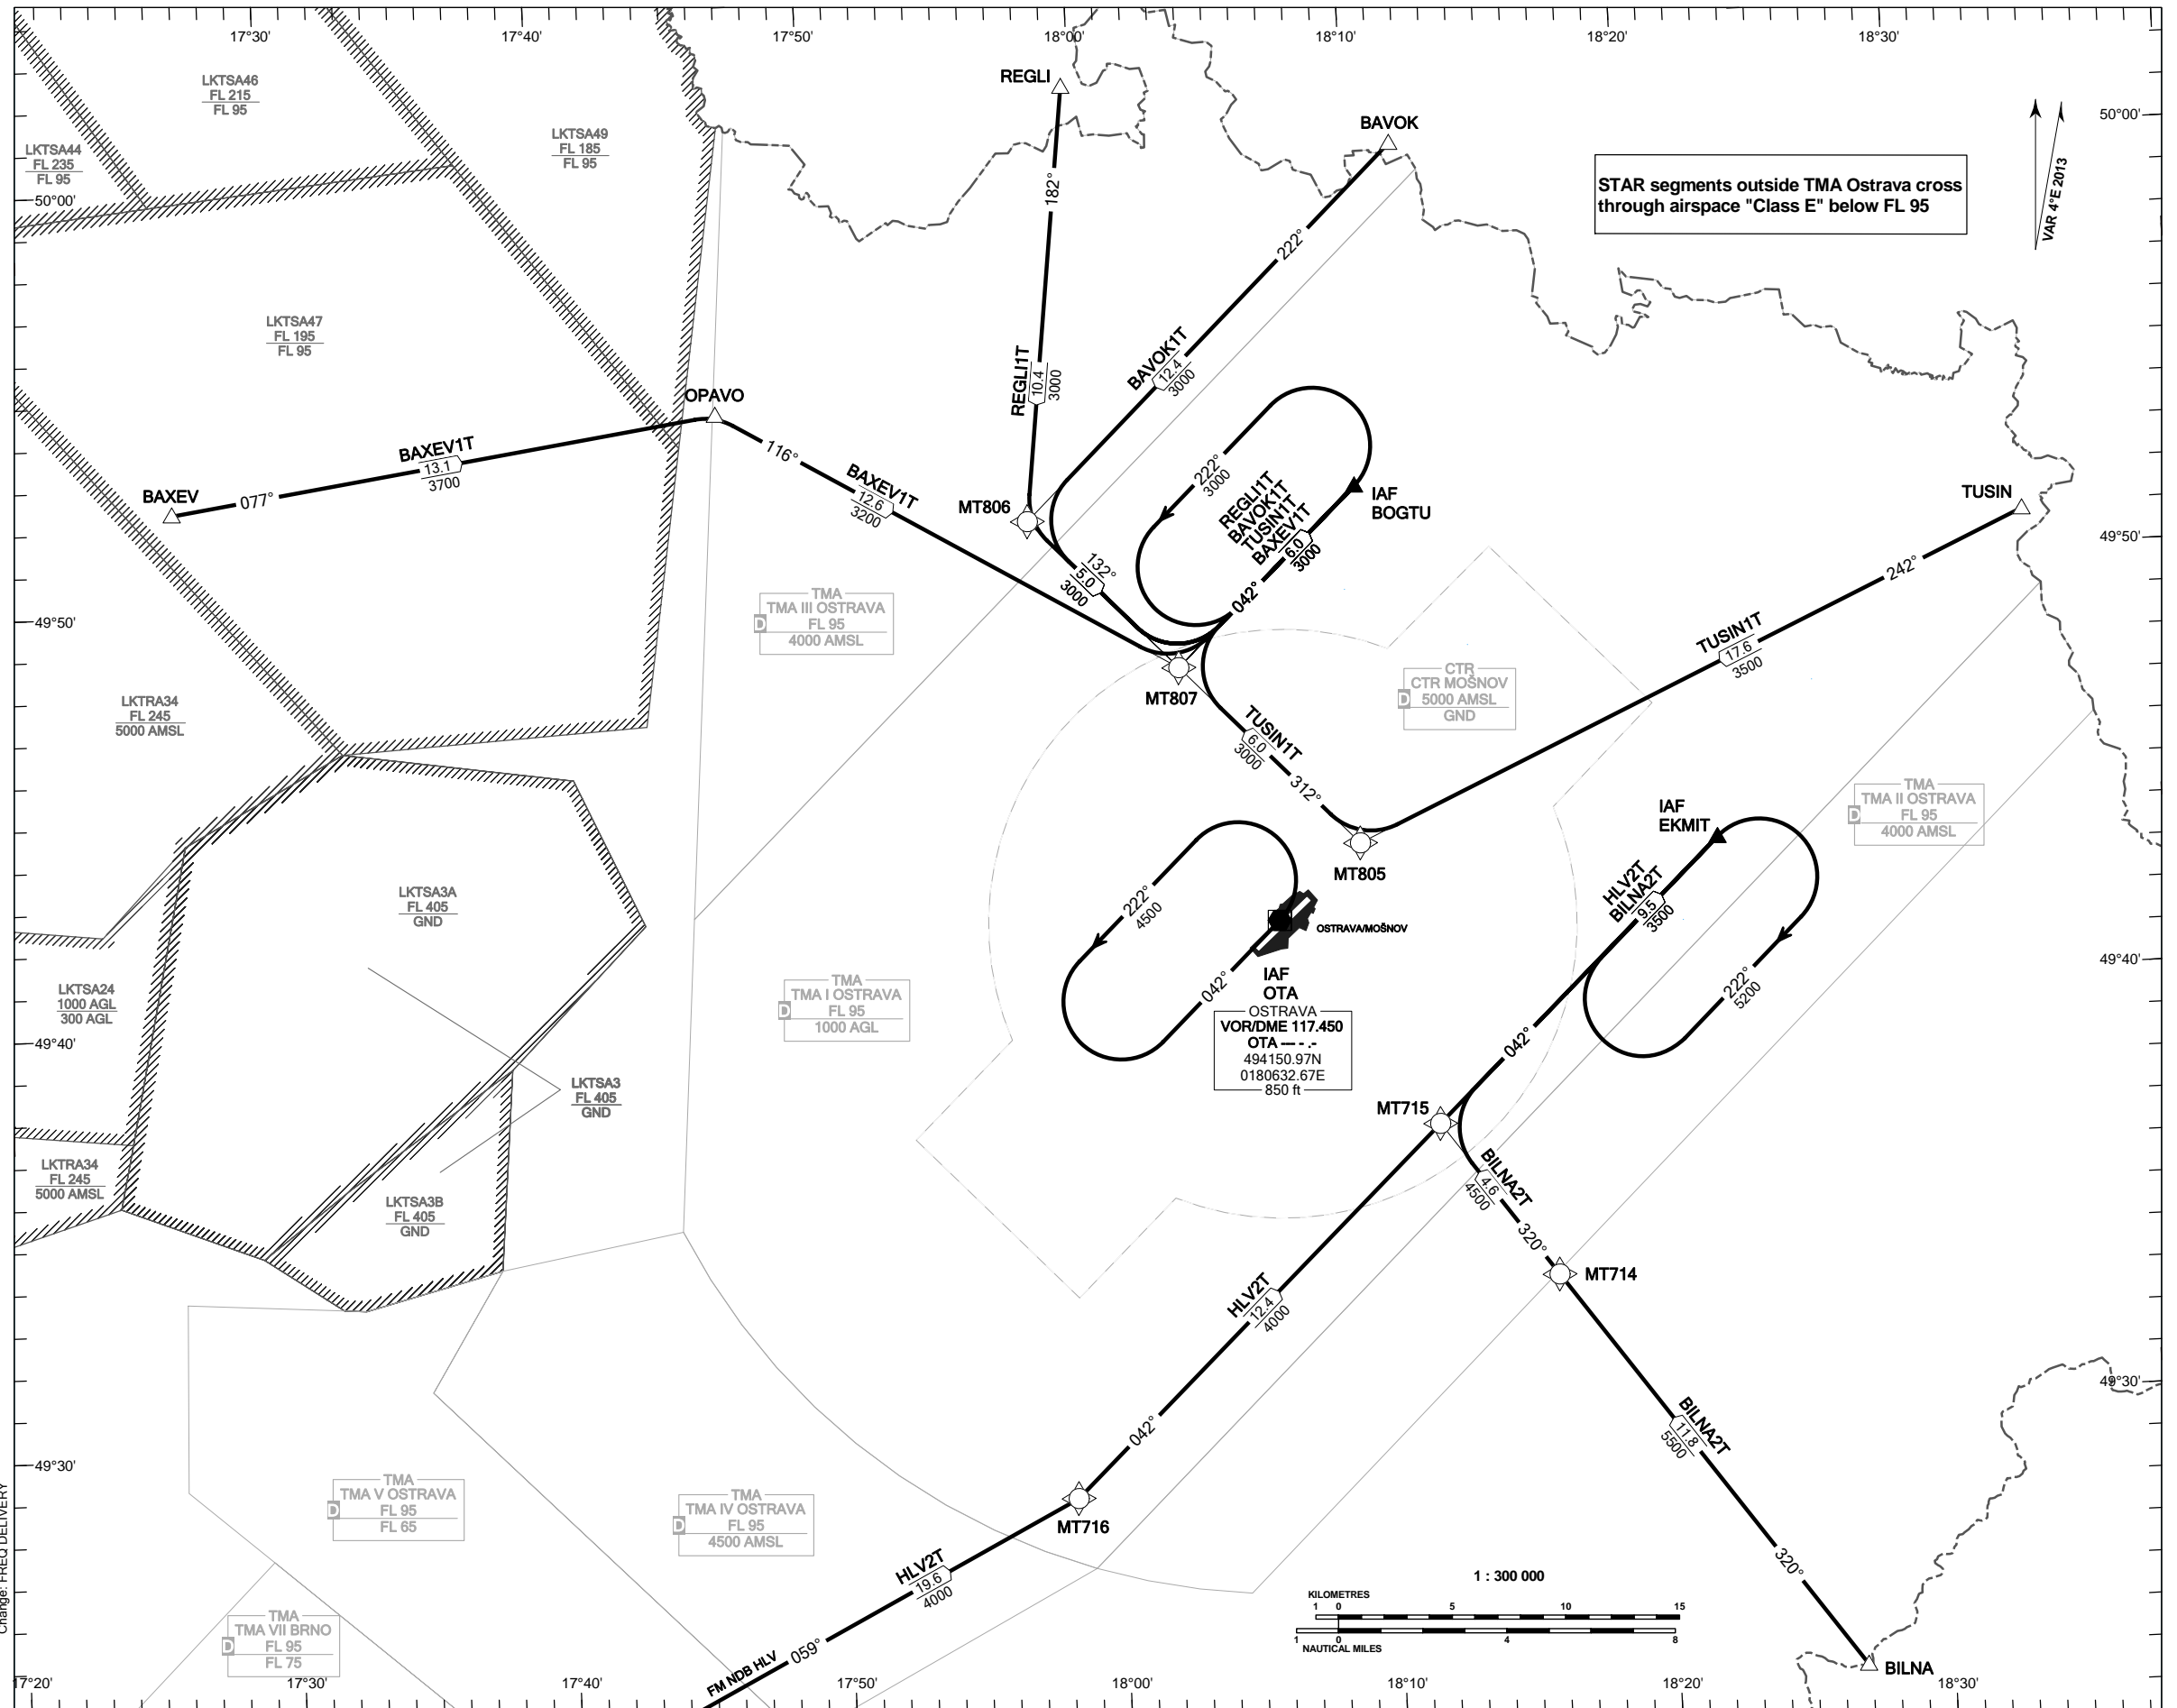

RNAV STANDARD ARRIVAL CHART INSTRUMENT
(STAR) - ICAO

OSTRAVA/MOŠNOV
RNAV STAR RWY 22

OSTRAVA APPROACH / RADAR	119.375
	124.050
MOŠNOV DELIVERY	118.700
MOŠNOV TOWER	120.805
MOŠNOV ATIS	118.055
EMERGENCY FREQ	121.500

BEARINGS, TRACKS AND RADIALS ARE MAGNETIC
ALTITUDES AND ELEVATIONS ARE IN FEET
DISTANCES ARE IN NM

TRANSITION ALTITUDE
5000