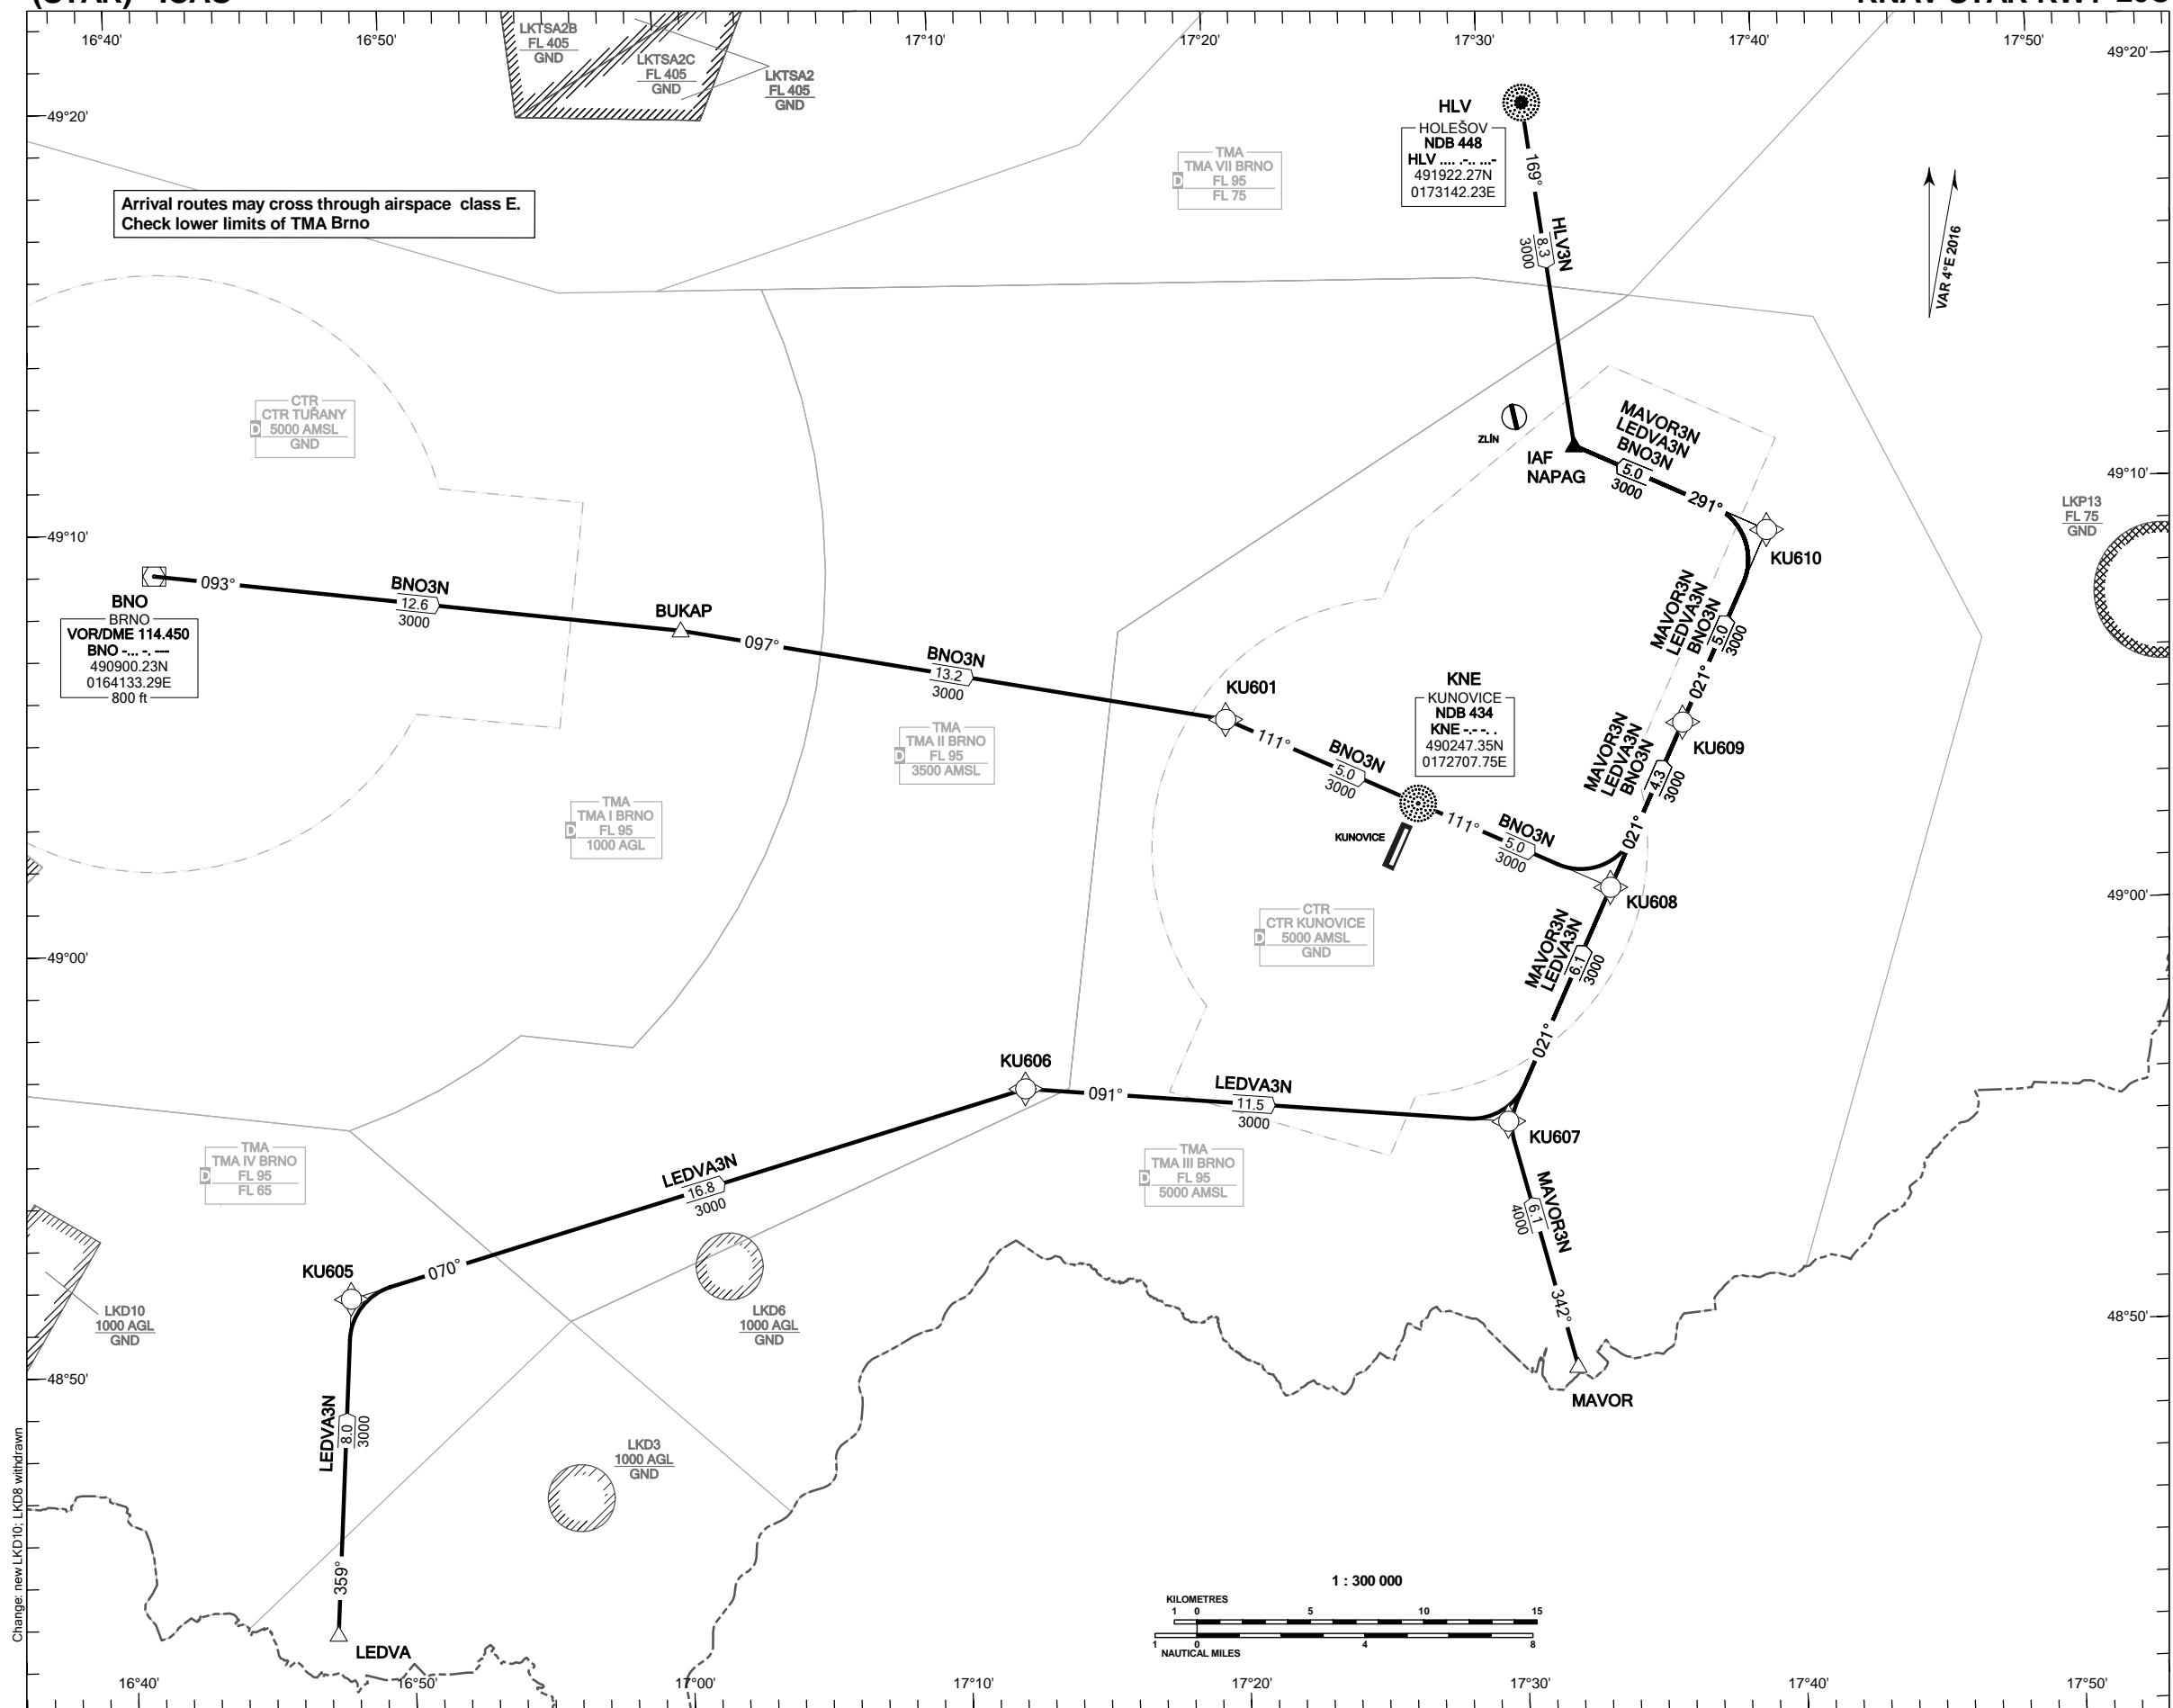

RNAV STANDARD ARRIVAL CHART INSTRUMENT

KUNOVICE

(STAR) - ICAO

RNAV STAR RWY 20C

BRNO APPROACH / RADAR	127.350
KUNOVICE TOWER	120.555
EMERGENCY FREQ	120.105
	121.500

BEARINGS, TRACKS AND RADIALS ARE MAGNETIC
ALTITUDES AND ELEVATIONS ARE IN FEET
DISTANCES ARE IN NM

TRANSITION ALTITUDE
5000