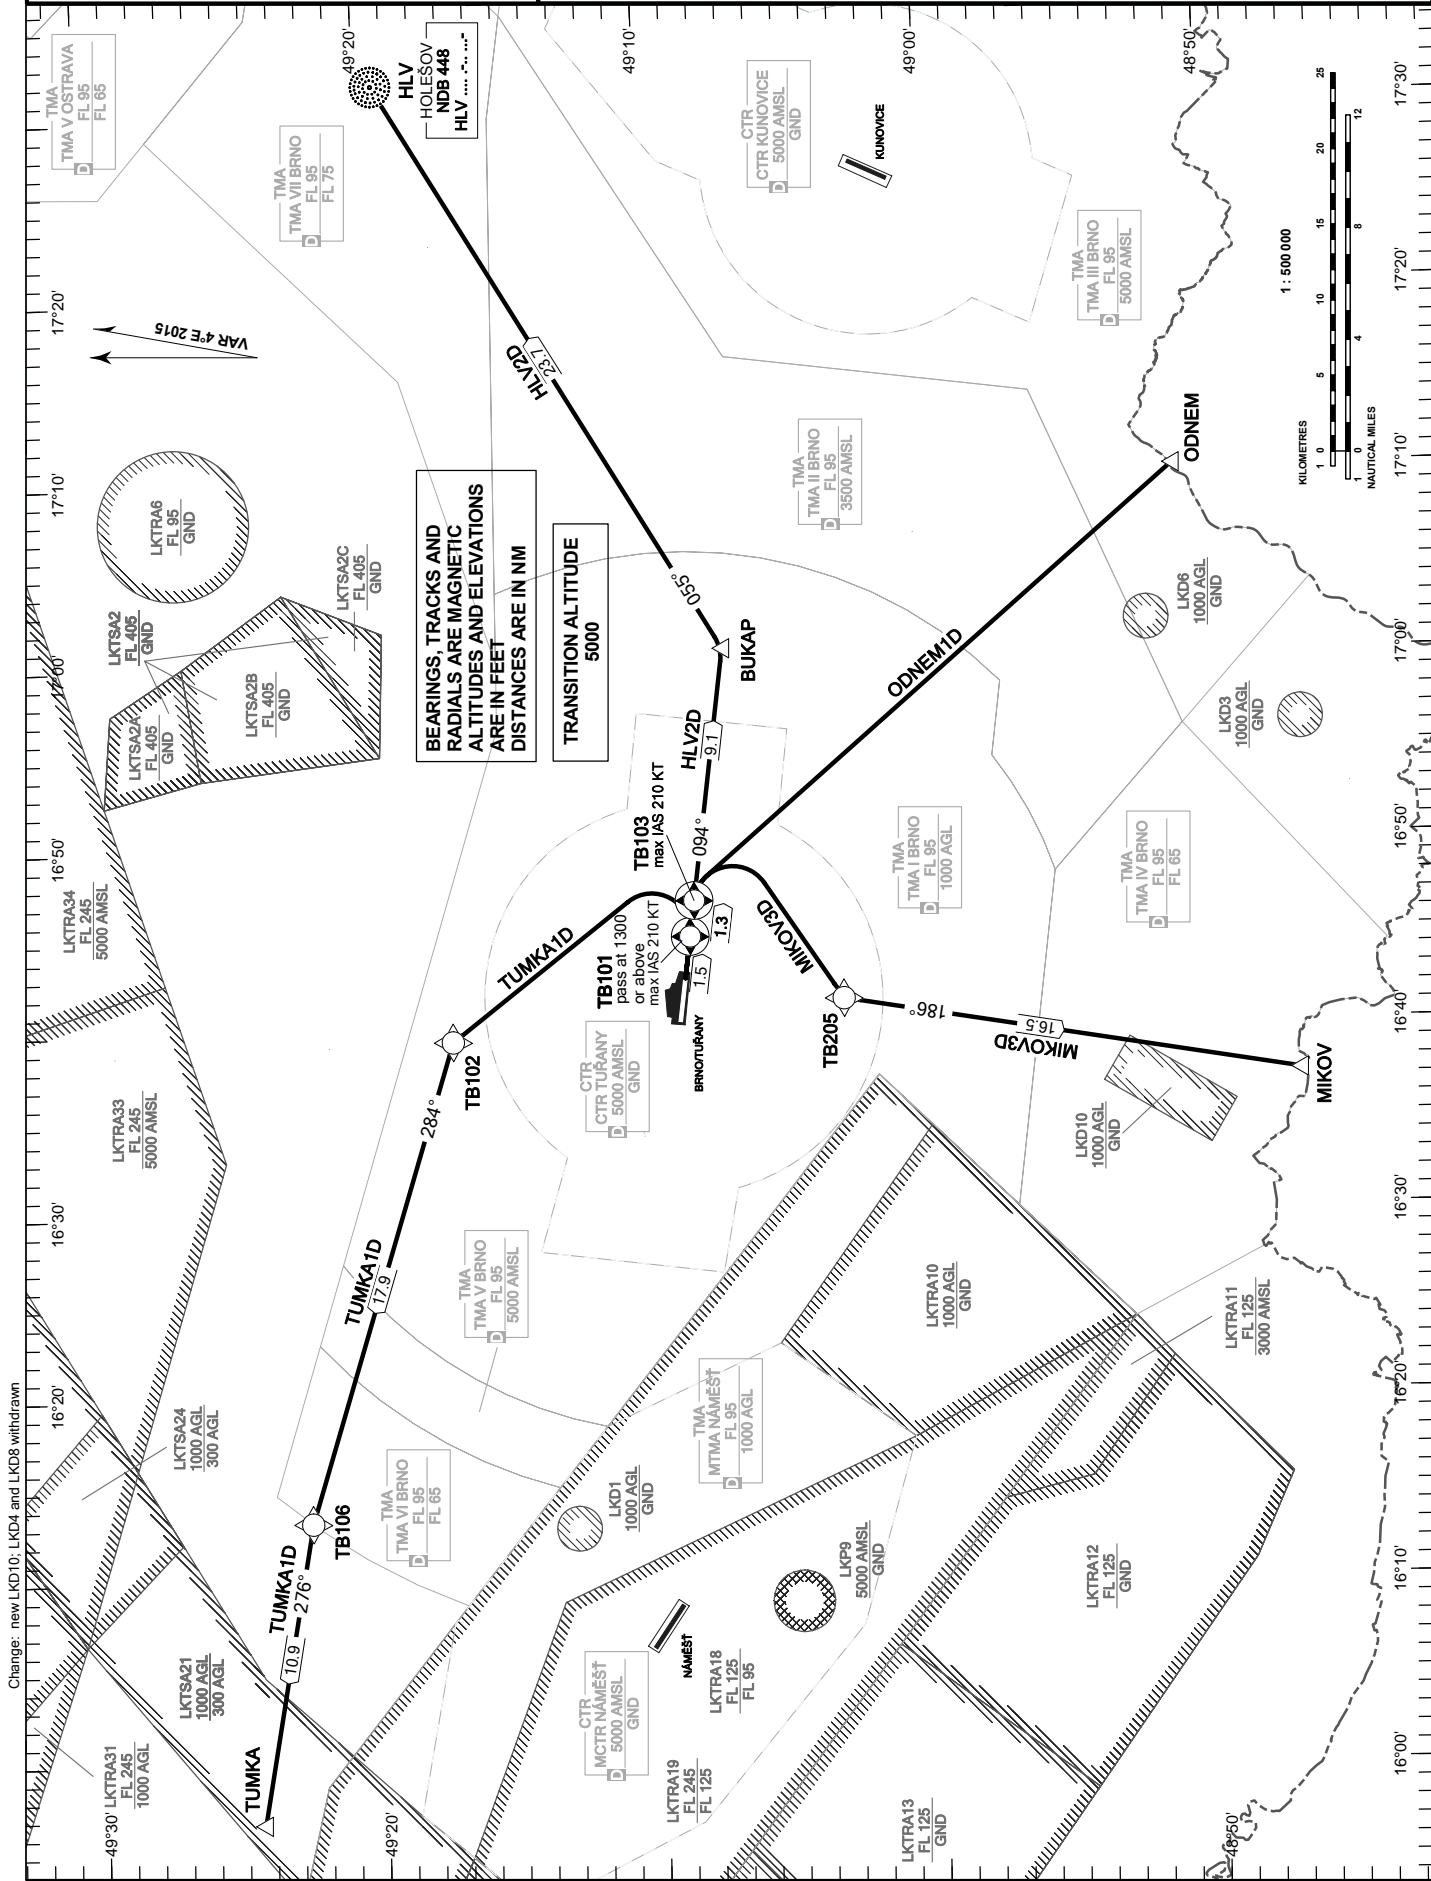

**RNAV STANDARD
DEPARTURE CHART
INSTRUMENT (SID) - ICAO**

BRNO APPROACH / RADAR	127.350
	120.555
TUŘANY TOWER	119.605
TUŘANY GROUND	125.430
TUŘANY ATIS	131.105
EMERGENCY FREQ	121.500

**BRNO/TUŘANY
RWY 09**

Change: new LKD10, LKD4 and LKD8 withdrawn