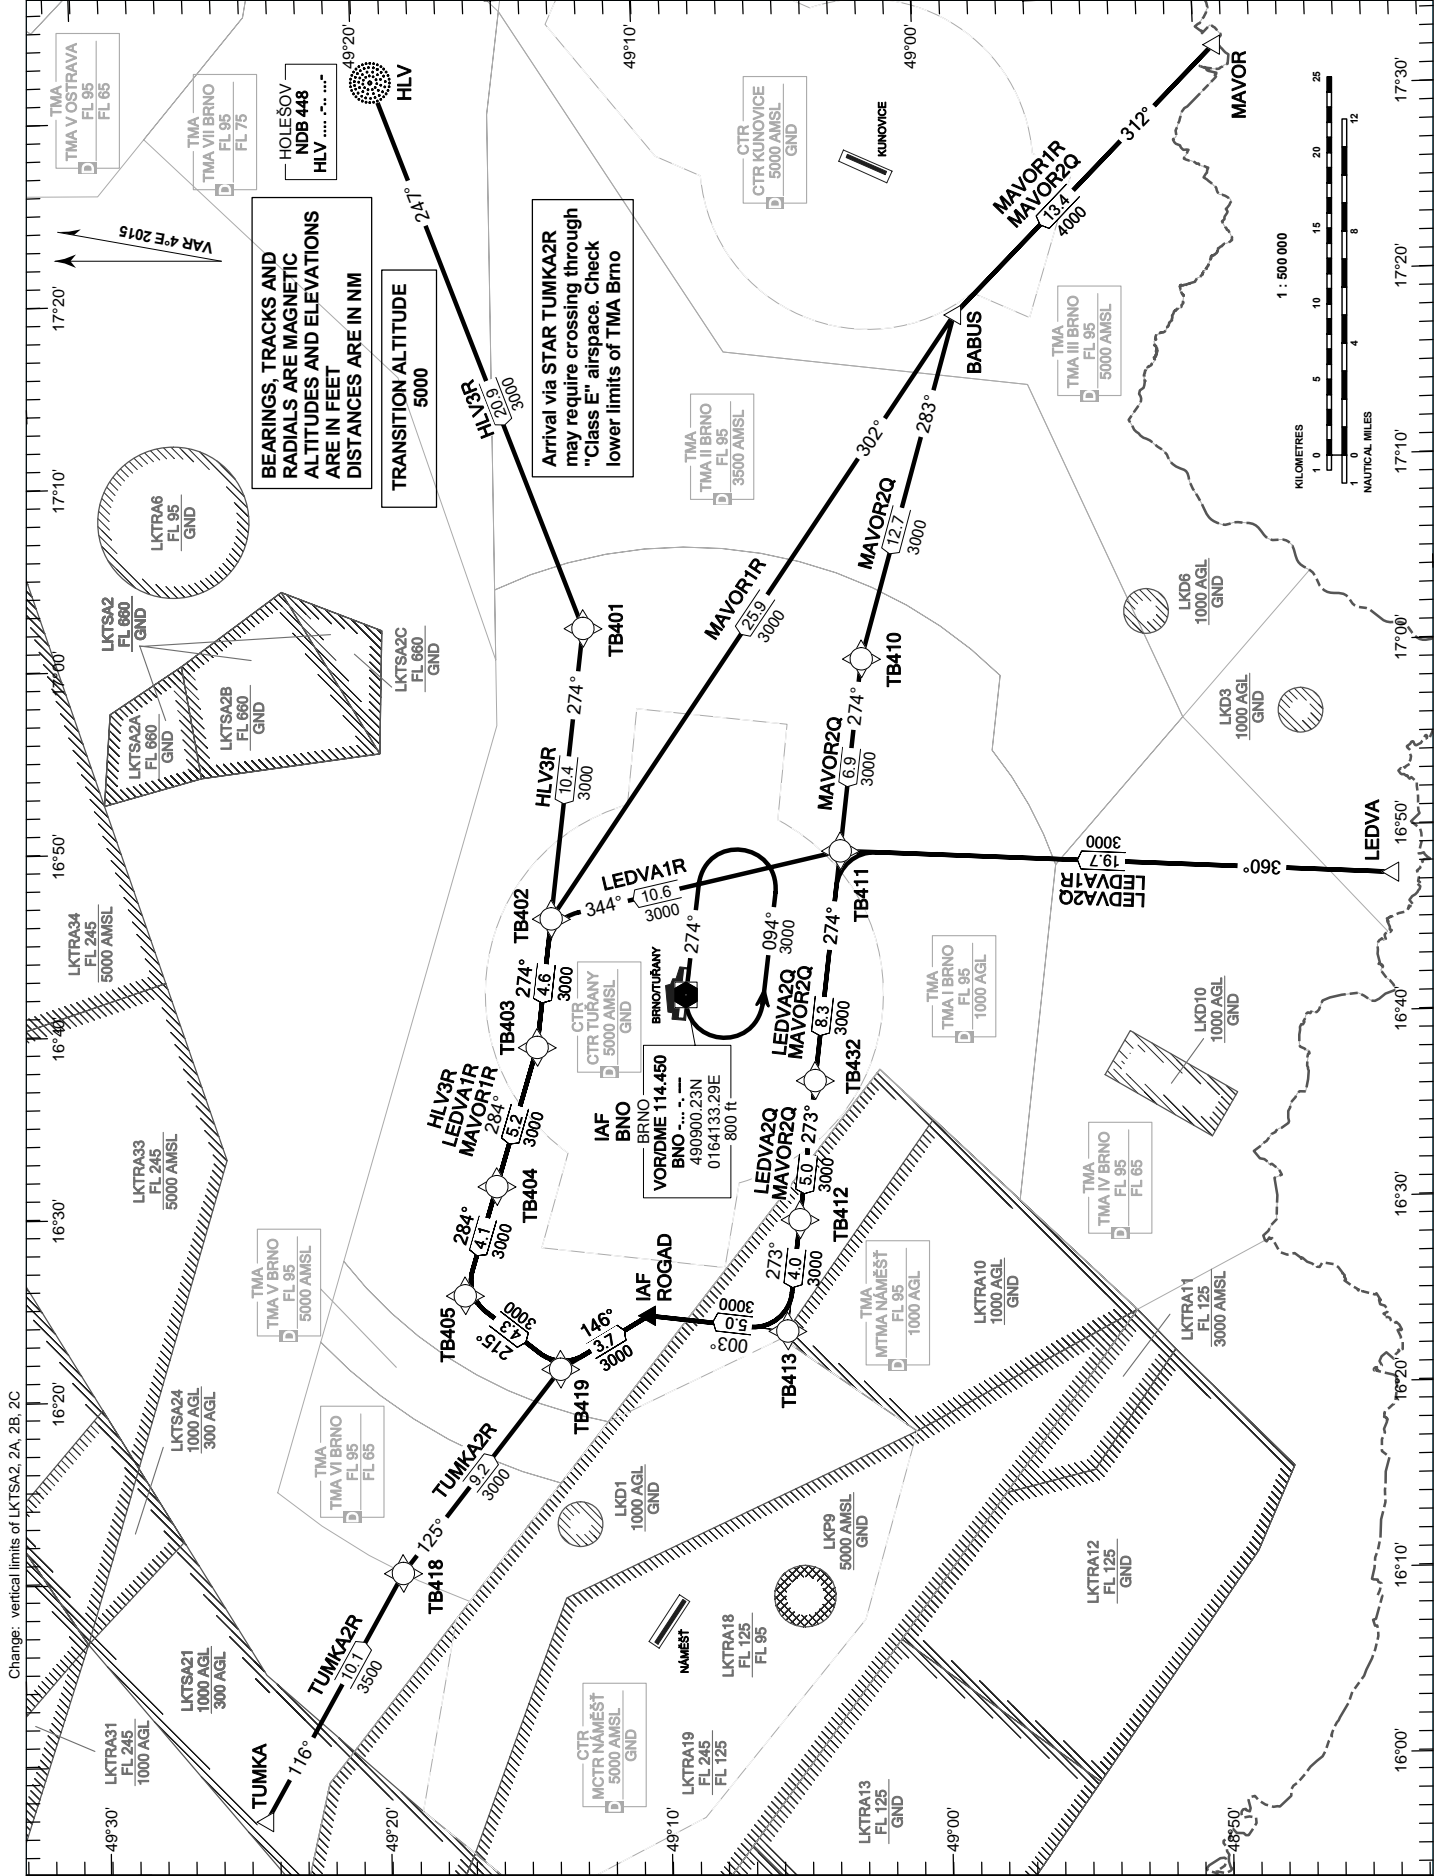

**RNAV STANDARD
ARRIVAL CHART
INSTRUMENT (STAR) - ICAO**

BRNO APPROACH / RADAR 127.350
120.555
TUŘANY TOWER 119.605
TUŘANY GROUND 125.430
TUŘANY ATIS 131.105
EMERGENCY FREQ 121.500

**BRNO/TUŘANY
RWY 09**

Change: vertical limits of LKSA2A, 2A, 2B, 2C