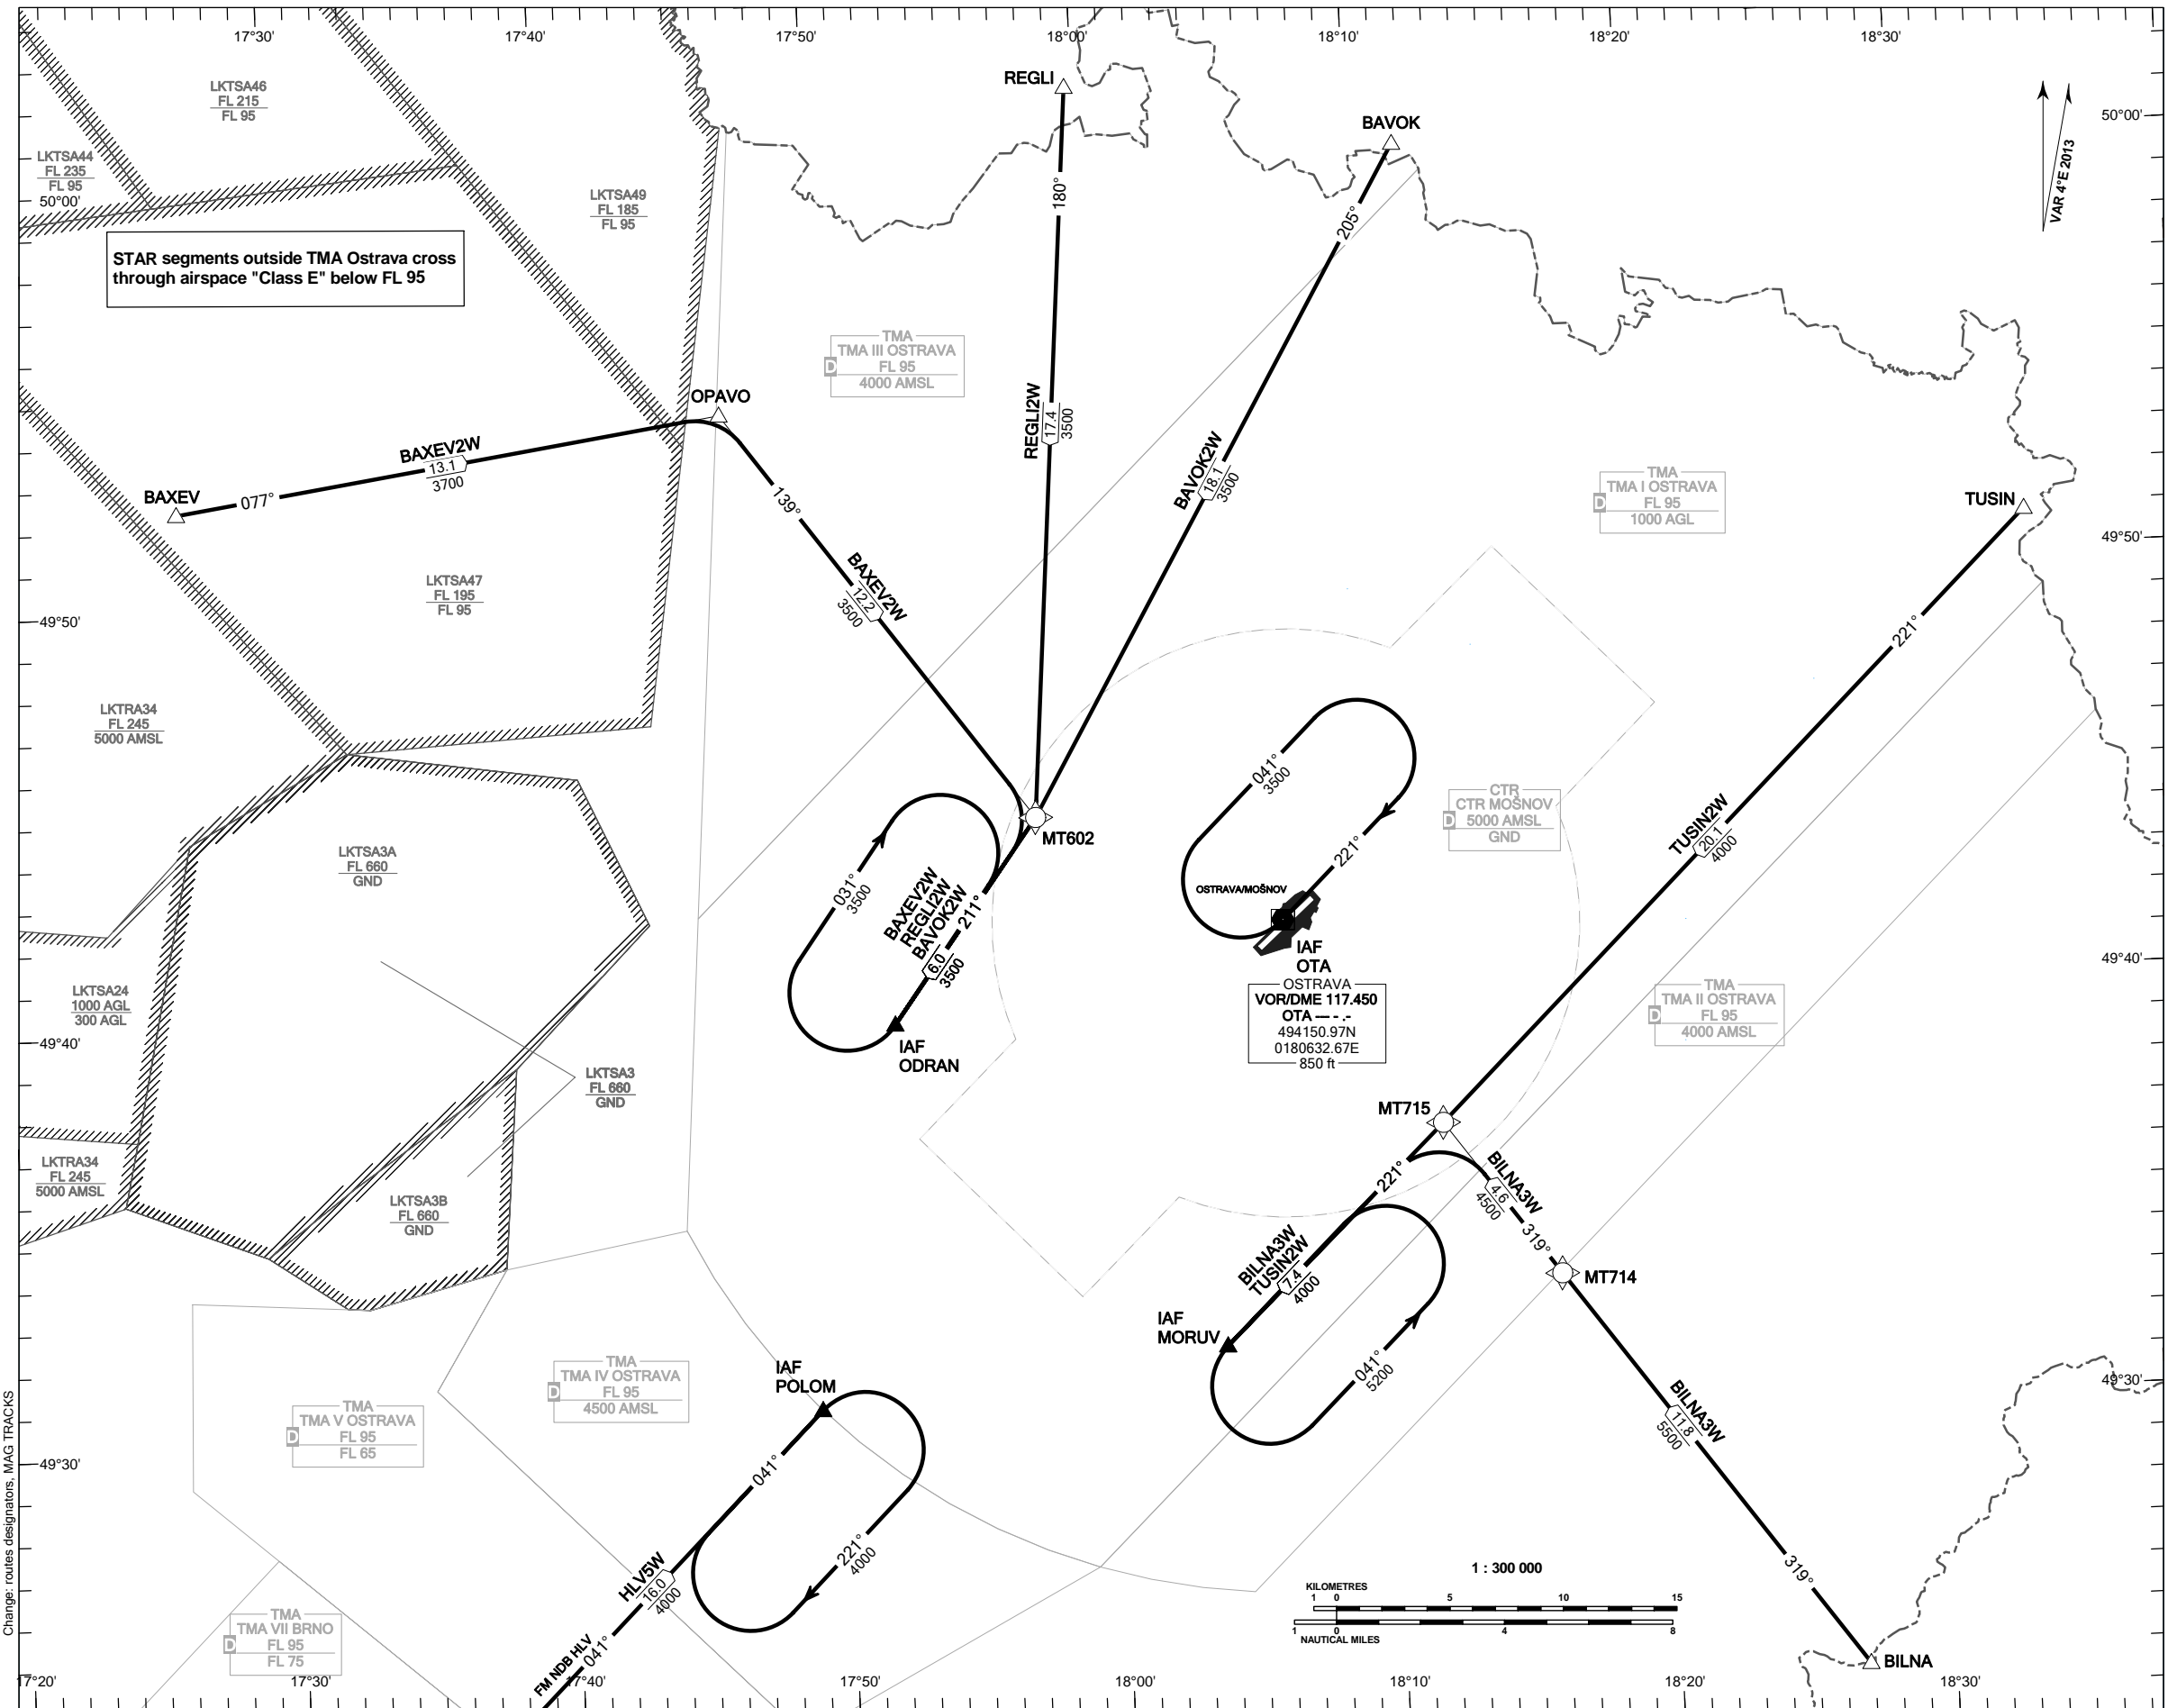

RNAV STANDARD ARRIVAL CHART INSTRUMENT
(STAR) - ICAO

OSTRAVA/MOŠNOV
RNAV STAR RWY 04

OSTRAVA APPROACH / RADAR	119.375
	124.050
MOŠNOV DELIVERY	118.700
MOŠNOV TOWER	120.805
MOŠNOV ATIS	118.055
EMERGENCY FREQ	121.500

BEARINGS, TRACKS AND RADIALS ARE MAGNETIC
ALTITUDES AND ELEVATIONS ARE IN FEET
DISTANCES ARE IN NM

TRANSITION ALTITUDE
5000