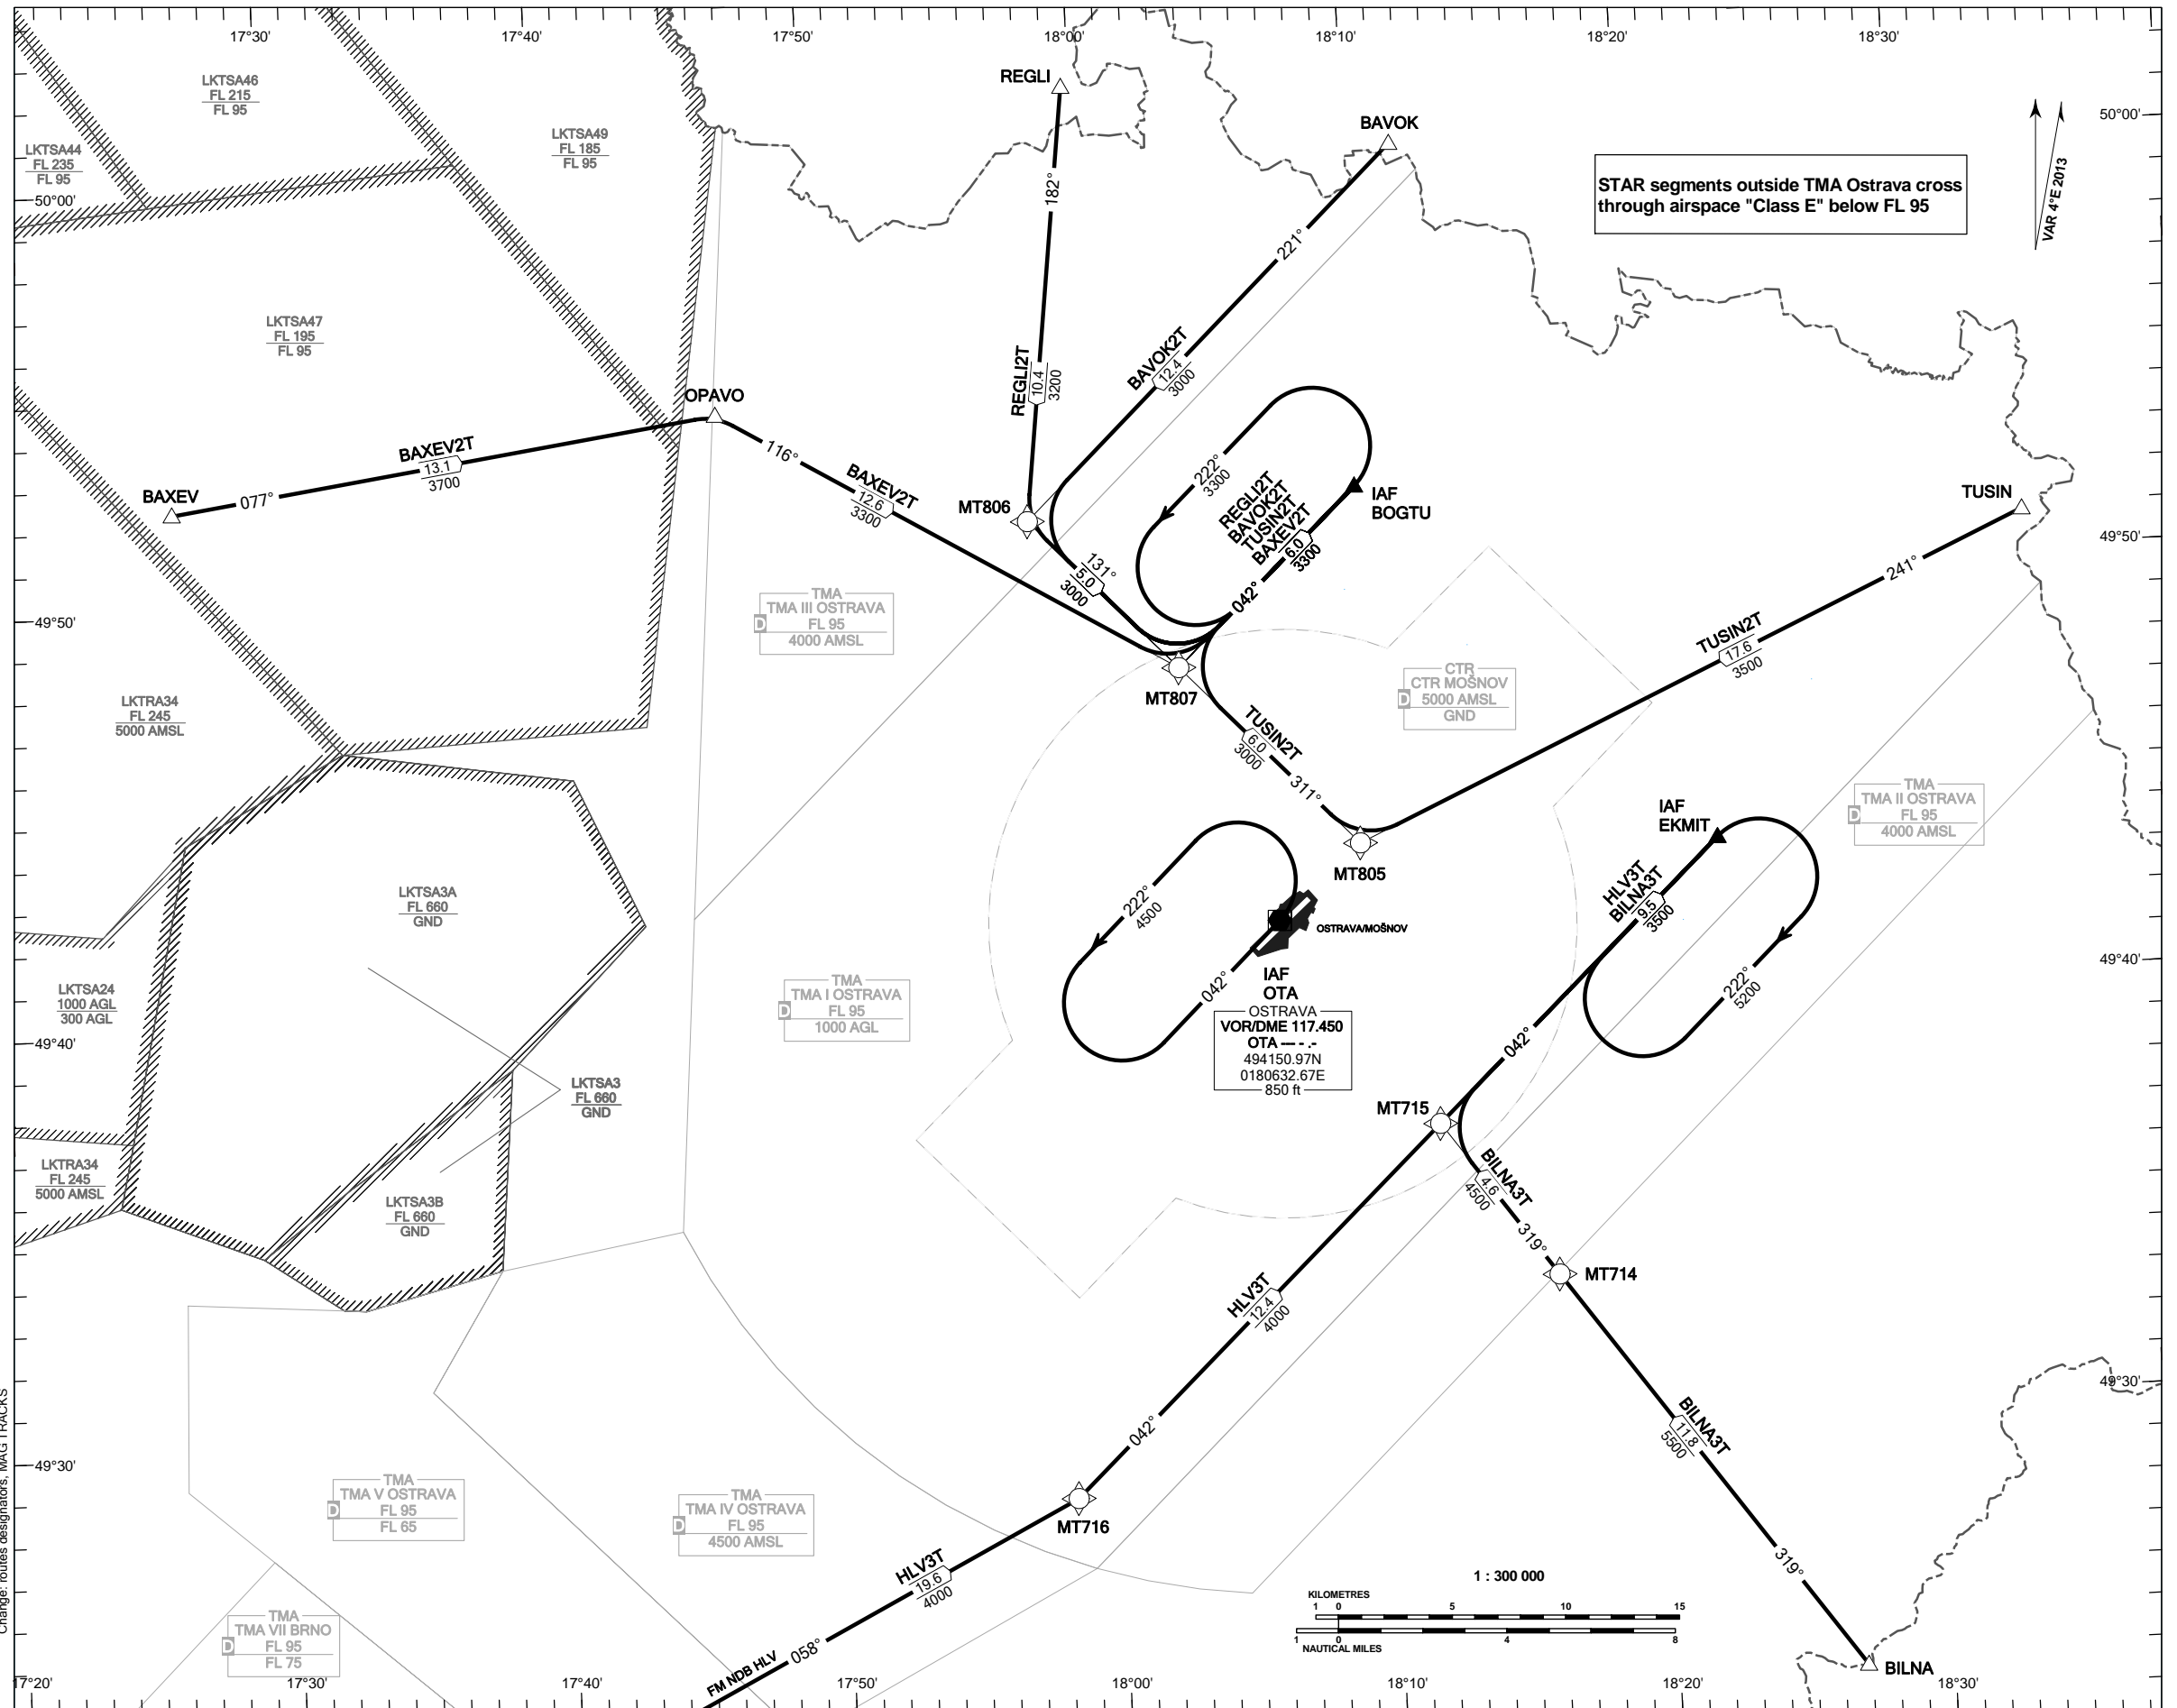

RNAV STANDARD ARRIVAL CHART INSTRUMENT
(STAR) - ICAO

OSTRAVA/MOŠNOV
RNAV STAR RWY 22

OSTRAVA APPROACH / RADAR	119.375
	124.050
MOŠNOV DELIVERY	118.700
MOŠNOV TOWER	120.805
MOŠNOV ATIS	118.055
EMERGENCY FREQ	121.500

BEARINGS, TRACKS AND RADIALS ARE MAGNETIC
ALTITUDES AND ELEVATIONS ARE IN FEET
DISTANCES ARE IN NM

TRANSITION ALTITUDE
5000

Change: routes designators, MAG TRACKS