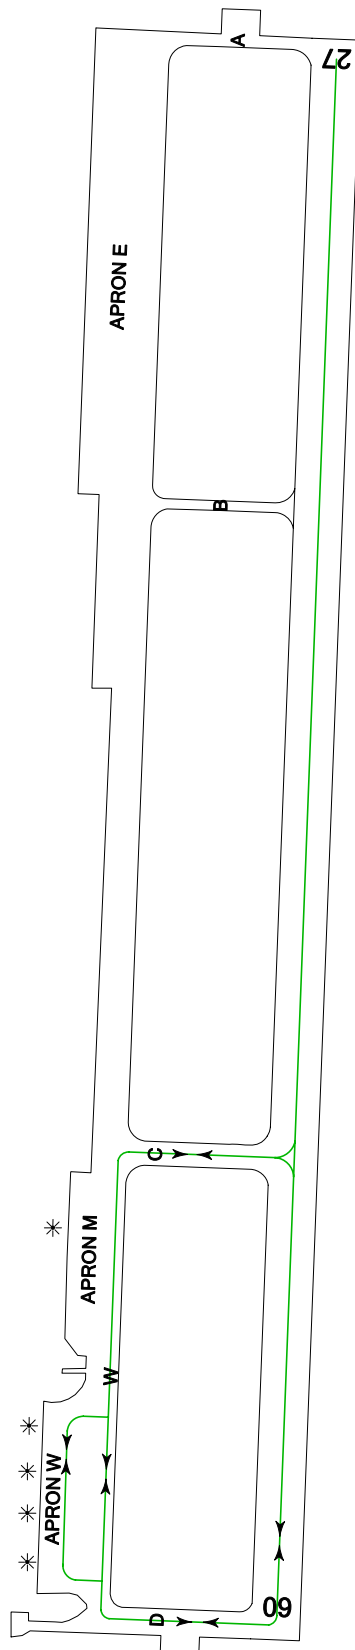

TAXI ROUTES FOR CRITICAL AIRCRAFT TYPES PARDUBICE

MTWR	120.155
MTWR (reserve)	120.205

VAR 4°E 2016
ANNUAL RATE
OF CHANGE +8"

LEGEND

available taxi routes

change: new chart