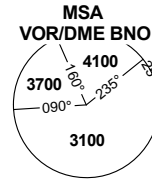

**RNAV STANDARD
DEPARTURE CHART
INSTRUMENT (SID) - ICAO**

BRNO APPROACH / RADAR	127.350
	120.555
TUŘANY TOWER	119.605
TUŘANY GROUND	125.430
TUŘANY ATIS	131.105
EMERGENCY FREQ	121.500

**BRNO/TUŘANY
RWY 27**