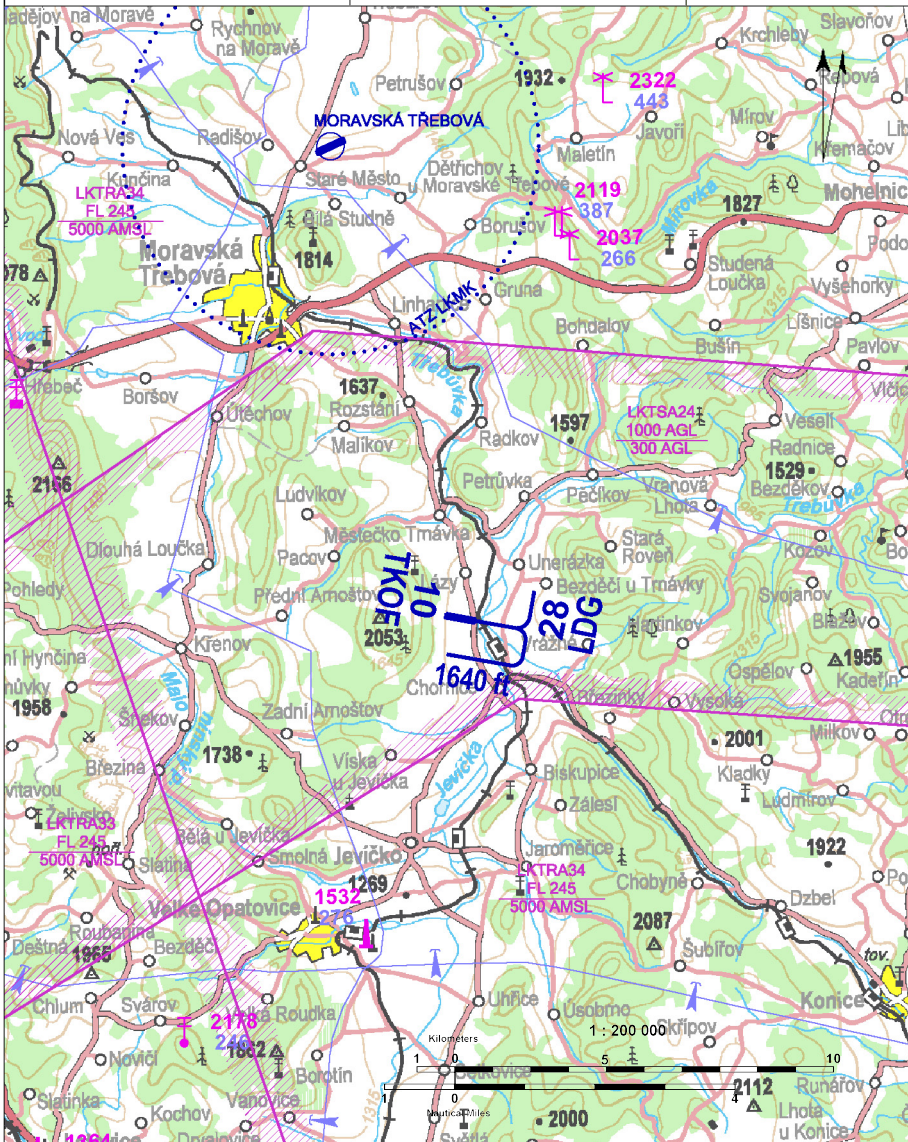

 <b>CHORNICE RADIO</b> Group frequency	<b>125,830</b>	Private SLZ field	 
		ARP: 49° 41' 08" N, 16° 43' 53" E ELEV: 1129 ft / 344 m	

! North of RWY hangar building, operating buildings and a mature forest in the length of 225 m. The field is located below LKTA24 and LKTRA34. Do not fly over the surrounding buildings below 1640 ft / 500 m AGL.

Jaromír Kašpar (deputy of the operator)  
☎ +420 605 130 473

Unidirectional SLZ field.  
Take-offs from RWY 10, landing on RWY 28.