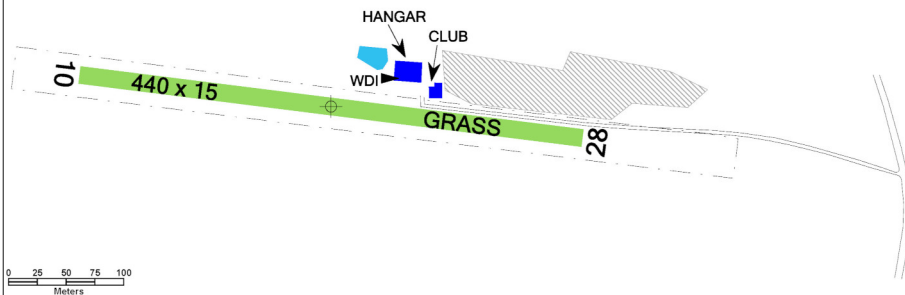

CHORNICE RADIO **125,830**
Group frequency

	Year-round
	NIL
	NIL
	NIL
	NIL
	NIL
	NIL
	NIL

Letecký klub Chornice z.s.
Jevíčská 41, 569 42 Chornice,
☎ +420 605 130 473, radimhrouz@centrum.cz

Jaromír Kašpar (deputy of the operator)
☎ +420 605 130 473

Unidirectional SLZ field.
Take-offs from RWY 10, landing on RWY 28.