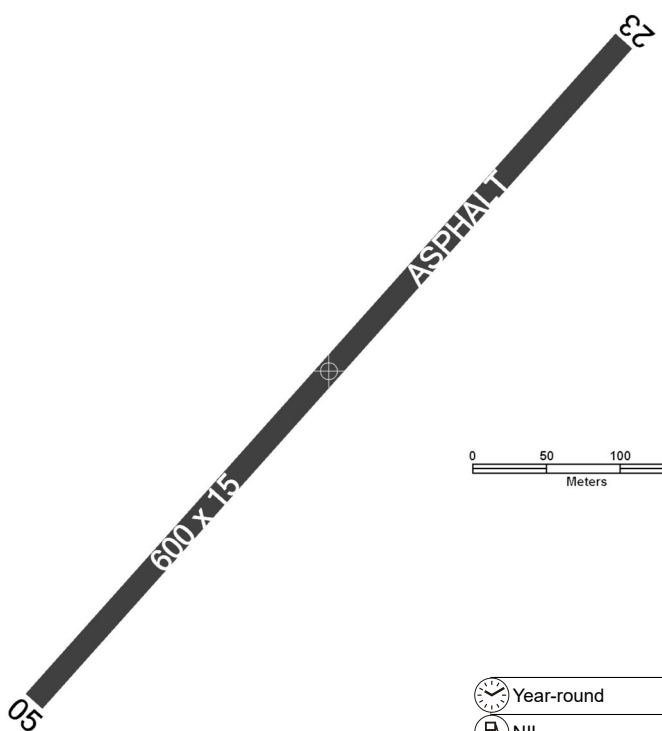

KUNĚTICE
RADIO 124,980

	Year-round
	NIL
	NIL
	O/R
	O/R
	O/R
	NIL
	NIL

Letiště Kunětice, s.r.o.
Pardubická 326, 537 01
Chrudim, ☎ +420 724 219 620,
jankovsky.pavel@seznam.cz
Ing. Jiří Krajíček ☎ +420 724 065 520,
j.krajicek@seznam.cz