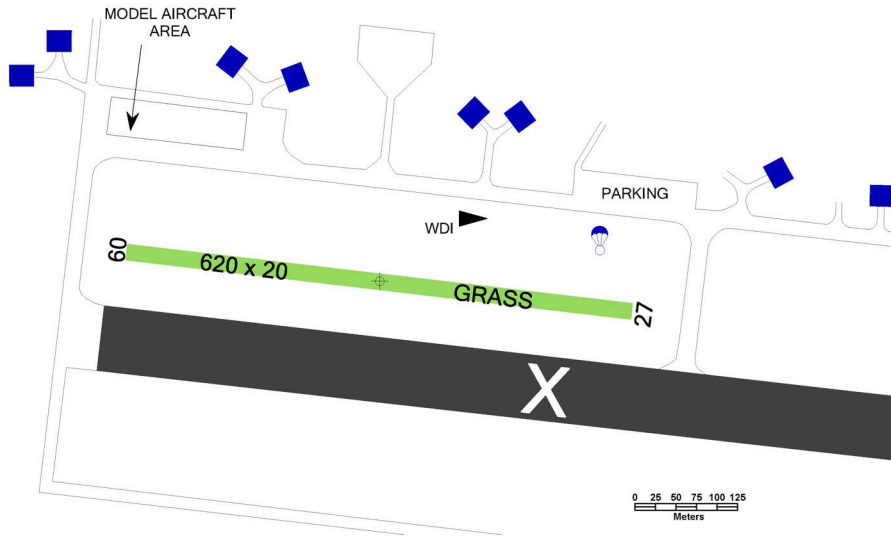

MILOVICE RADIO **130,540**

	Year-round
	BA95
	NIL
	On request
	NIL
	NIL
	NIL
	NIL

Aeroklub Milovice z.s.
Konečná 3120, 289 24 Milovice
Tomáš Nosek (deputy of the operator)
☎ +420 775 061 276, Info@aeroklub-milovice.cz